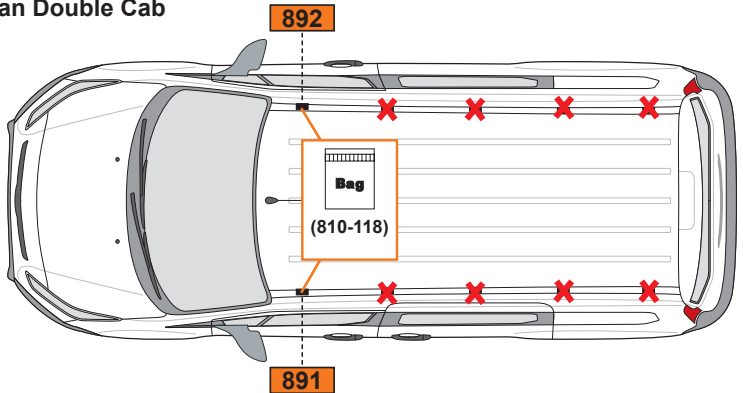

Transit Connect Van Double Cab L2 (2013→)