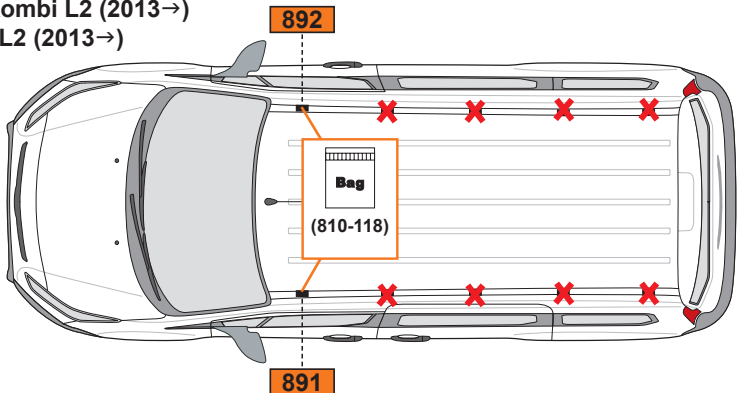

3.

Transit Connect Van L2 (2013→)

Transit Connect Van Double Cab L2 (2013→)

Transit Connect Kombi L2 (2013→) Tourneo Connect L2 (2013→)

4. 

5. 

810-118

6. 

7. 

50x30 mm

52x35 mm
Aluminium

8. 

50x30 mm

52x35 mm
Aluminium

9. 

50x30 mm