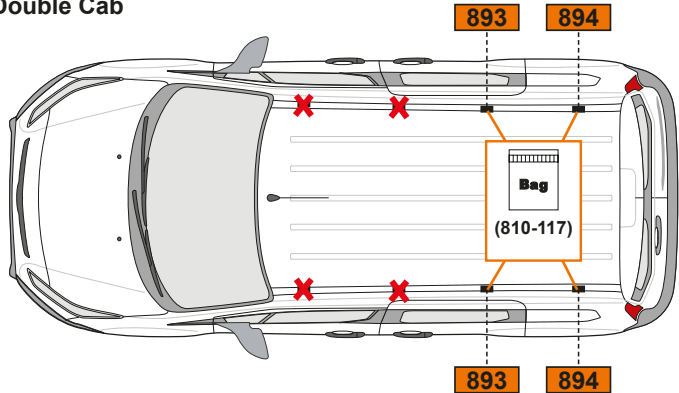

Transit Connect Van Double Cab L1 (2013→)