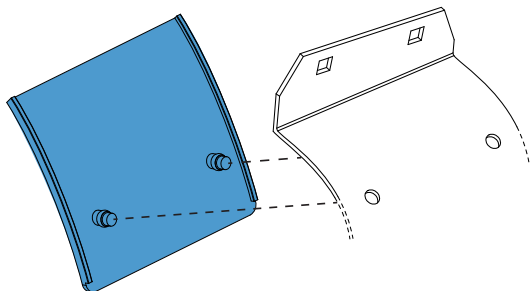

5.

Cruz Airo Fuse

Opel Zafira Tourer (12→)

Cruz Airo Fuse 106

Cruz Airo Fuse 98

Opel Astra ST (11→16)

Cruz Airo Fuse 98

Cruz Airo Fuse 90