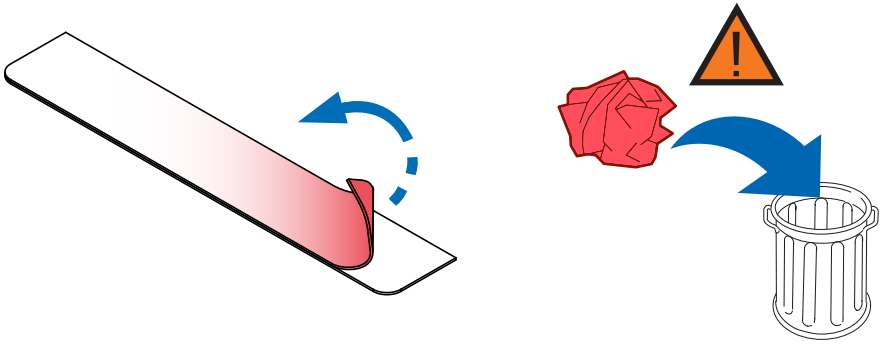

2.

3. 

Cruz Airo Fuse

4,5,6,7,8,9,15

Cruz Airo FIX / Cruz Optplus S-FIX

4,10,11,12,13,14,15

	x	y
Opel Zafira Tourer (12→)	440mm / 17¼"	700mm / 27½"
Opel Astra ST (11→16)	540mm / 21¼"	700mm / 27½"

4. 