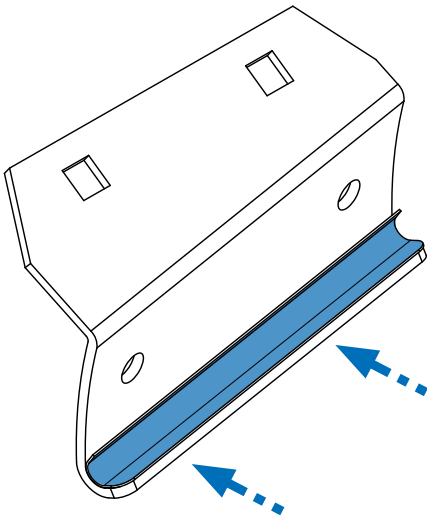

2.

3. 

Cruz Airo Fuse

4,5,6,7,8,9,15

Cruz Airo FIX / Cruz Optplus S-FIX

4,10,11,12,13,14,15

	x	y
Opel Zafira Tourer (12→)	440mm / 17¼"	700mm / 27½"
Opel Astra ST (11→16)	540mm / 21¼"	700mm / 27½"

4. 