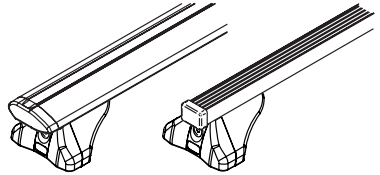

2.

3. 

Cruz Airo Fuse

4,5,6,7,8,9,15

Cruz Airo FIX / Cruz Optplus S-FIX

4,10,11,12,13,14,15

	x	y
Opel Zafira Tourer (12→)	440mm / 17¼"	700mm / 27½"
Opel Astra ST (11→16)	540mm / 21¼"	700mm / 27½"

4. 