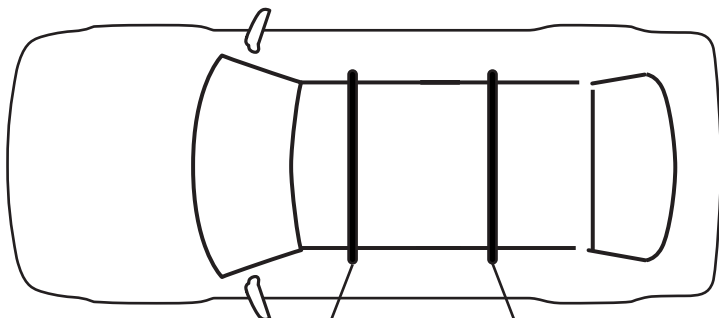

5.

Cruz Airo Fuse

Opel Zafira Tourer (12→)

Cruz Airo Fuse 106

Cruz Airo Fuse 98

Opel Astra ST (11→16)

Cruz Airo Fuse 98

Cruz Airo Fuse 90