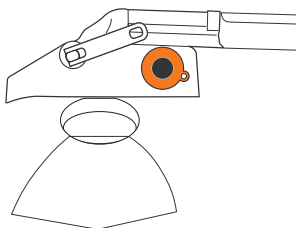

MAX 15 Kg

10.

SPECIAL

DISC BRAKE

MAX 15 Kg

Ø15x100mm

Ø20x100mm

F