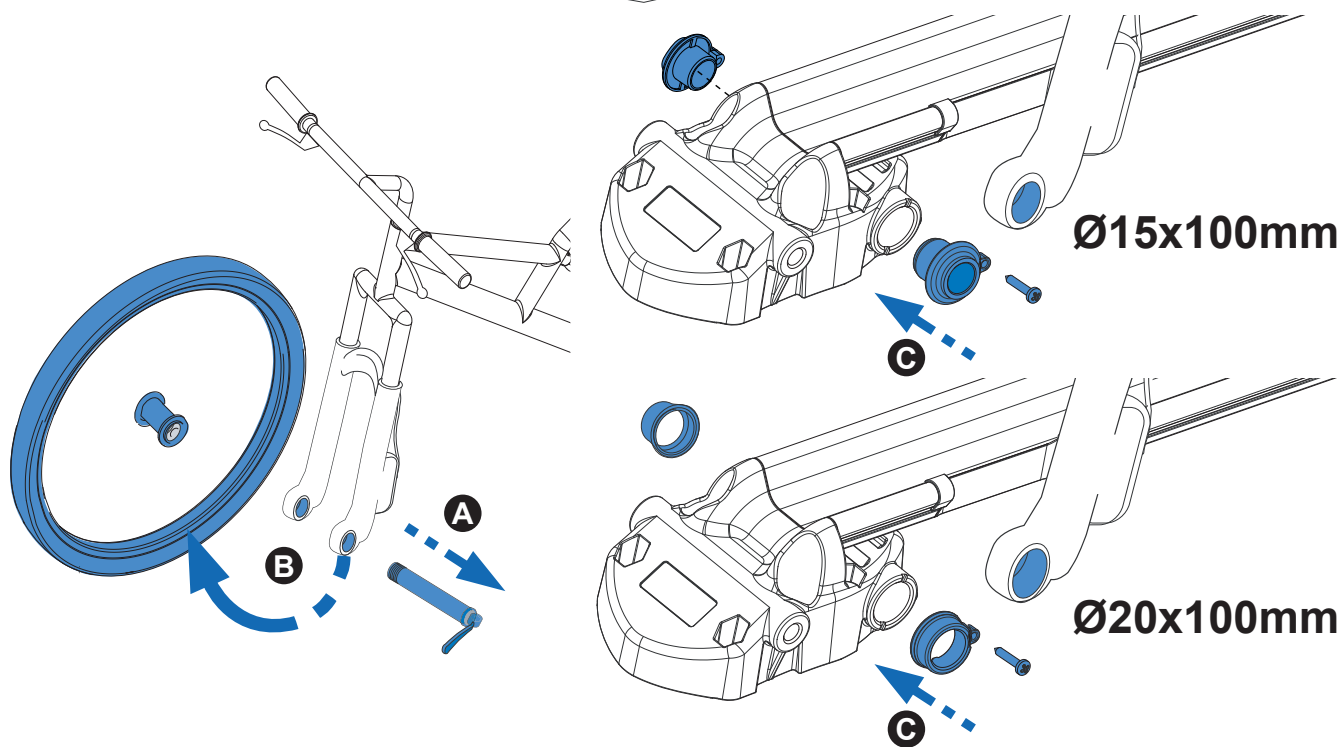

MAX 15 Kg

10.

SPECIAL

DISC BRAKE

MAX 15 Kg

Ø15x100mm

Ø20x100mm

F