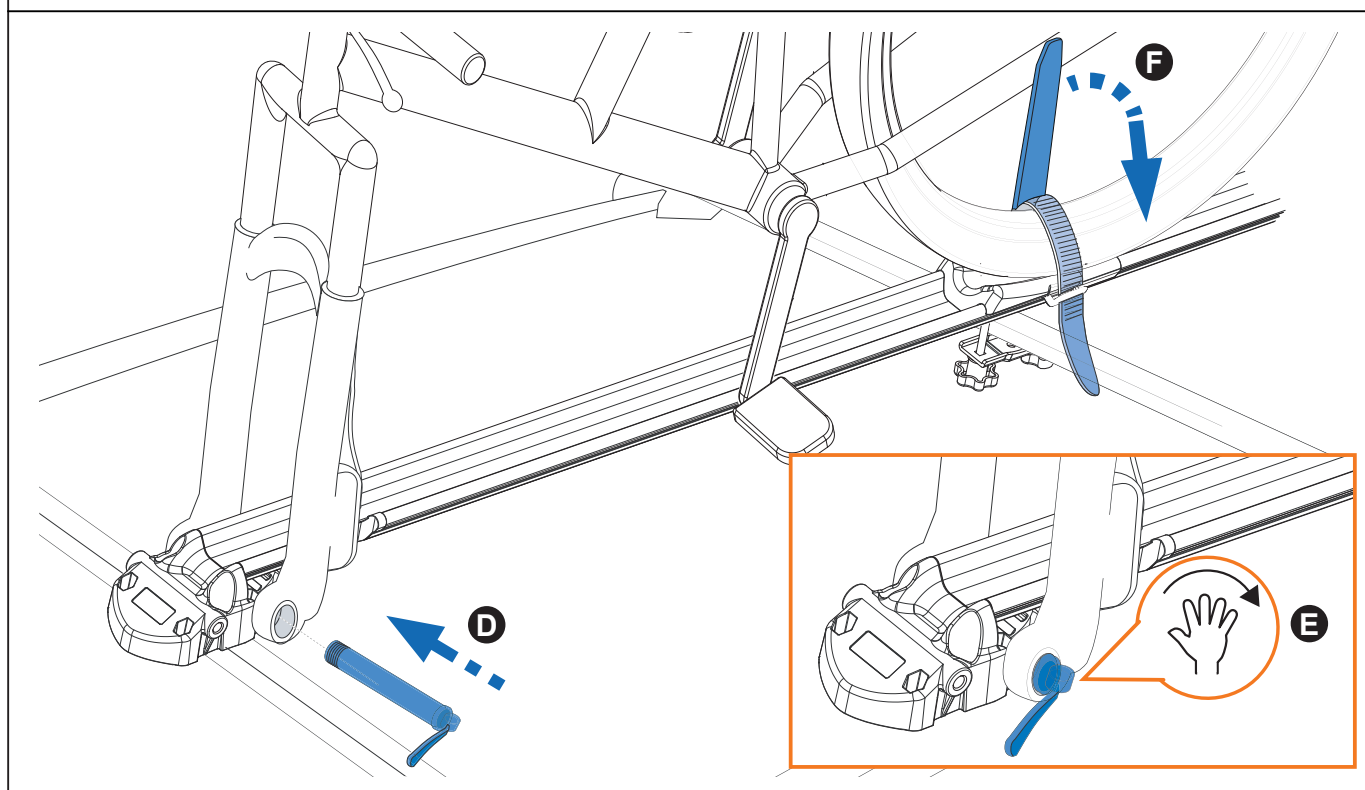

MAX 15 Kg

10.

SPECIAL

DISC BRAKE

MAX 15 Kg

Ø15x100mm

Ø20x100mm

F