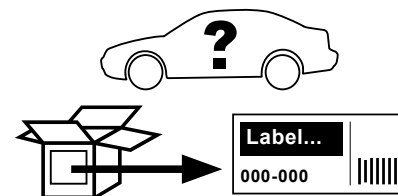

940-443

Lv7 2023-r1

Modelo-model:

CRUZ Tailo bike adaptor 3rd bike

Lote-Lot-Lot-Lot:

01-23

Peso-Weight-Poids-Gewicht:

1,80 kg